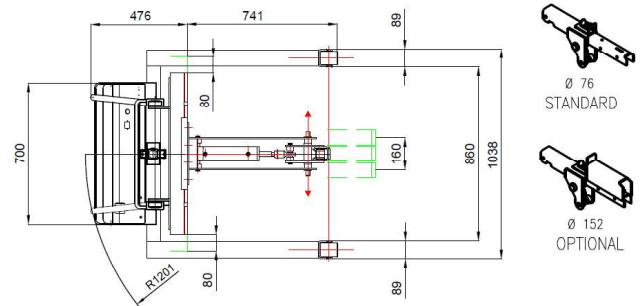

TGE Dx. MRB

OPTIONS

REMOVABLE ADAPTER

CONE EFFECT CLAMP

CAMERA + SCREEN