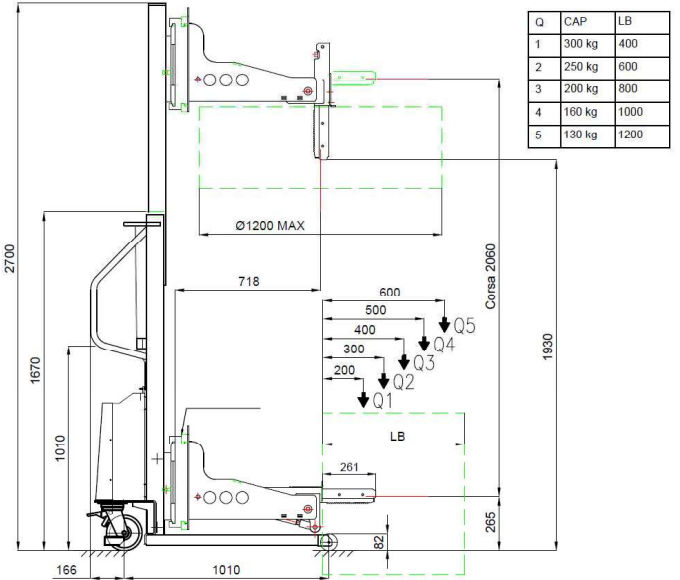

TGE Dx. MRB

OPTIONS

REMOVABLE ADAPTER

CONE EFFECT CLAMP

CAMERA + SCREEN