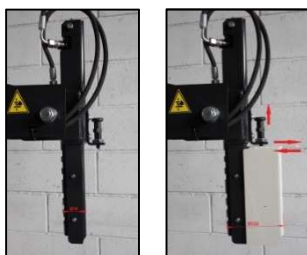

TGE Dx. MRB

OPTIONS

REMOVABLE ADAPTER

CONE EFFECT CLAMP

CAMERA + SCREEN