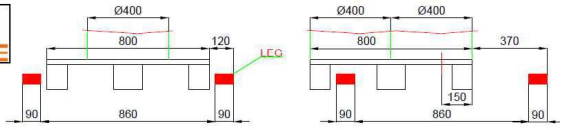

TGE Dx. MRB

OPTIONS

REMOVABLE ADAPTER

CONE EFFECT CLAMP

CAMERA + SCREEN